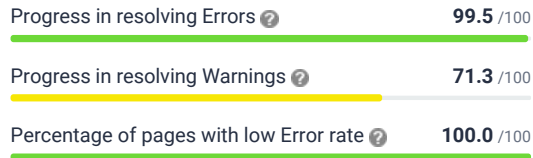

Site
Trinity Hub

Accessibility Overview

Score details ?

Overall score ?

Accessibility Score progress ?