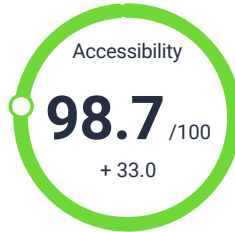

Site
Trinity Hub

Accessibility Overview

Score details ?

Overall score ?

Accessibility Score progress ?